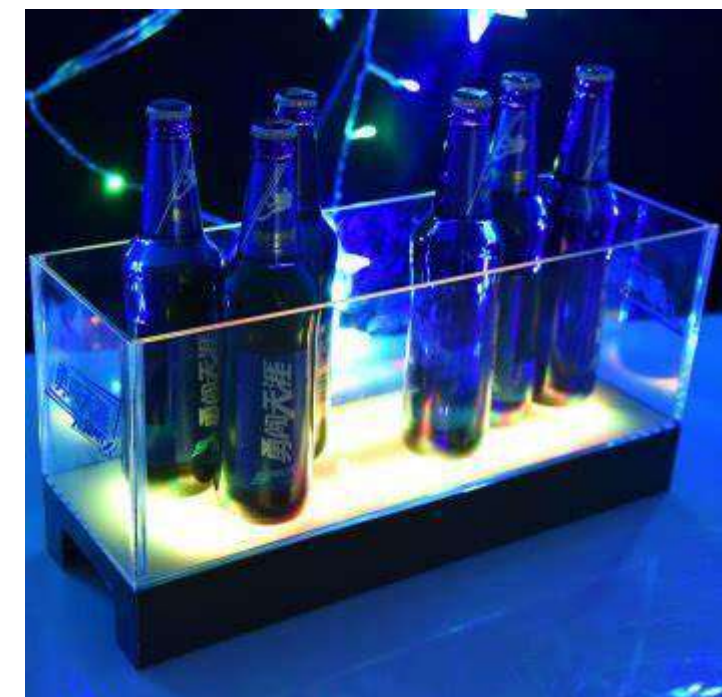

Yellow Wave LED Ice Bucket, 12L
D:41.5*25cm H:26cm
Capacity : 12L
Ref: IBL0007-YW