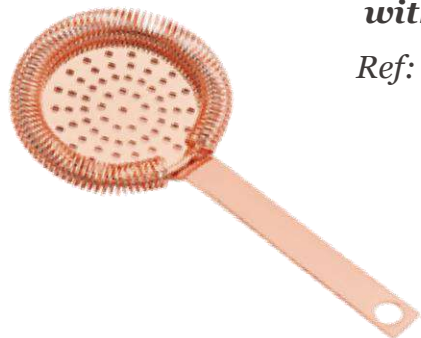

Copper Plated Round Head Cocktail Strainer with Straight Handle
Ref: CT0012-CP