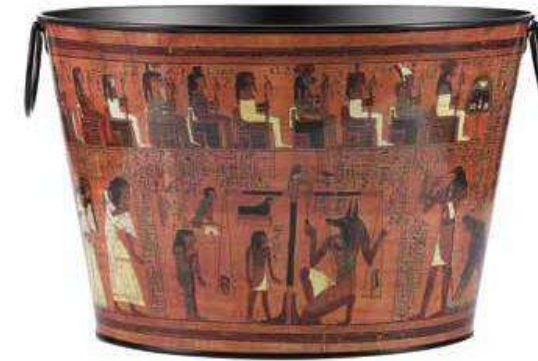

Galvanised Steel Egyptian Papyrus Ice Bucket
19.0L
H: 26.5cm W: 32.5cm Dia: 43cm
Ref: SB-BKCL0038