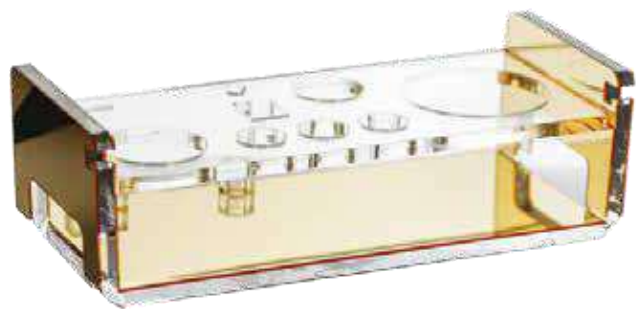

Acrylic Cocktail Set Holder
Size: 7.9*26.3*10.9cm
Ref: SB-BTRK0001