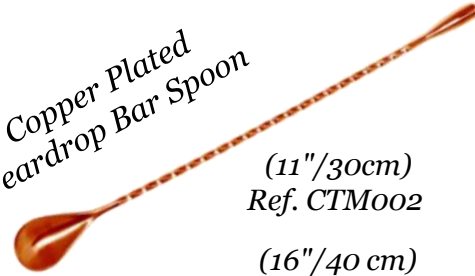

Set Premium
Boston Bar Shakers
Stainless Steel with base,
(28oz/75cl) & (18oz/54cl)
Ref. CTG041

2 Pieces Set
Ref. CTG037
(CTG036+CTG027)

2 Pieces Set
Ref. CTG030
(CTG022+CTG027)

**Stainless Steel
Teardrop Bar Spoon**

(11"/30cm)
Ref. CTM001

(16"/40 cm)
Ref. CTM004

**Copper Plated
Teardrop Bar Spoon**

(11"/30cm)
Ref. CTM002

(16"/40 cm)
Ref. CTM005

**Gold Plated
Teardrop Bar Spoon**

(11"/30cm)
Ref. CTM003

(16"/40 cm)
Ref. CTM006