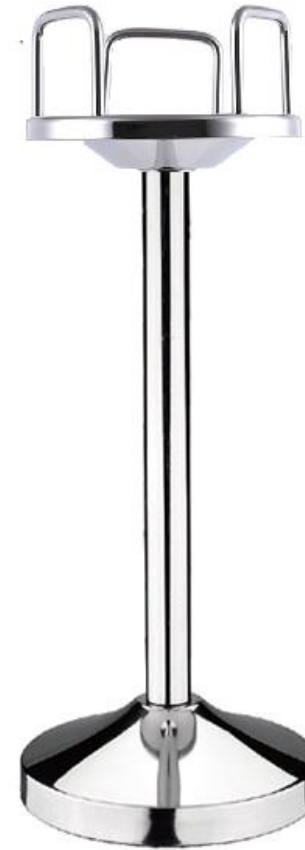

*Bistro de Paris
Champagne
Bucket
with Ring Handles
Ref. BTB027*

*Café de Paris
Wine Bucket
with
Knobs
Ref. BTB008*

*Café de Paris
Champagne
Bucket
with Knobs
Ref. BTB009*

*Café des Arts
Premium
One Handle
Stainless Steel
Ice Bucket
Ref: BTB016*

*Café des Arts
Premium
Two Handles
Stainless Steel
Ice Bucket
Ref. BTB018*

*Vendome
Premium
Wine Bucket
with Knobs
Ref. BTB007*

*Concorde
Double Wall
Wine Bucket
with Knobs
Ref. BTB012*

*Montaigne
Premium
Double Wall
Wine Bucket
with Knobs
Ref. BTB006*

*Riviera Stainless Steel Stand
for Wine/Champagne Bucket
H23.5"/59.5cm
Ref. BTBo28*

*Tulip Stainless Steel Stand
for Wine Bucket
H21"/55cm
Ref. BTBo29*

*Foldable Stainless Steel Stand
for Wine/Champagne Bucket
H: 28"/71cm
Ref. BTBo15*