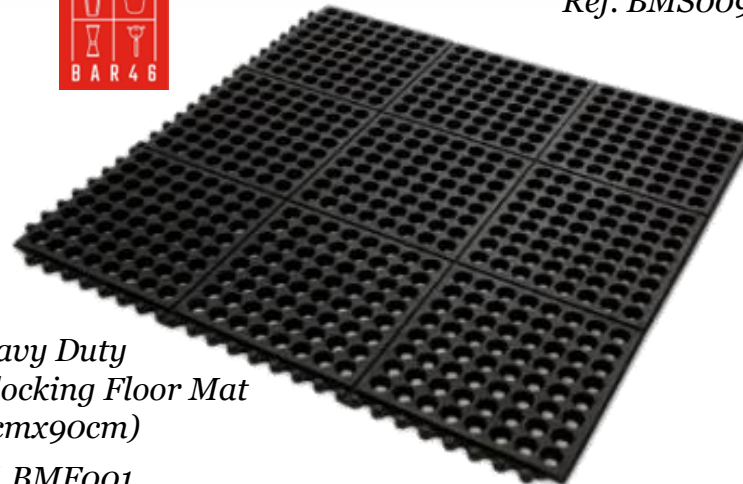

*Heavy Duty
Black Anti-Fatigue Rubber
Floor Mat with Bevel Edge
(90cmx150cm)
Ref. BMF003*

*Black Interlocking
Bar Mat
(12"x12"/31cm x 31cm)
Ref. BMS007*

*Heavy Duty
Black Interlocking Floor Mat
(90cmx90cm)
Ref. BMF001*