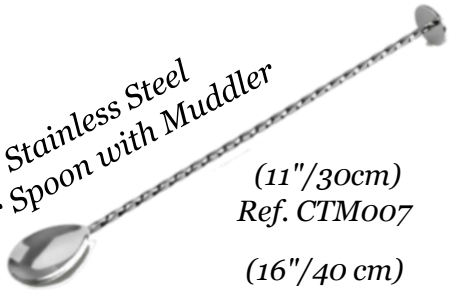

Ref. CTM021

**Stainless Steel
Bar Spoon with Muddler**