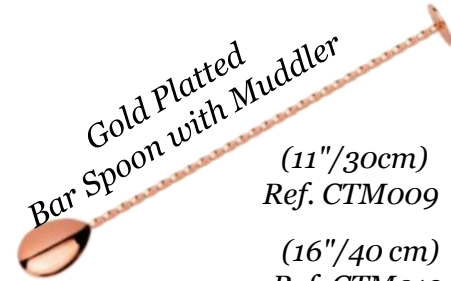

(11"/30cm)
Ref. CTM008

(16"/40 cm)
Ref. CTM011

**Gold Plated
Bar Spoon with Muddler**