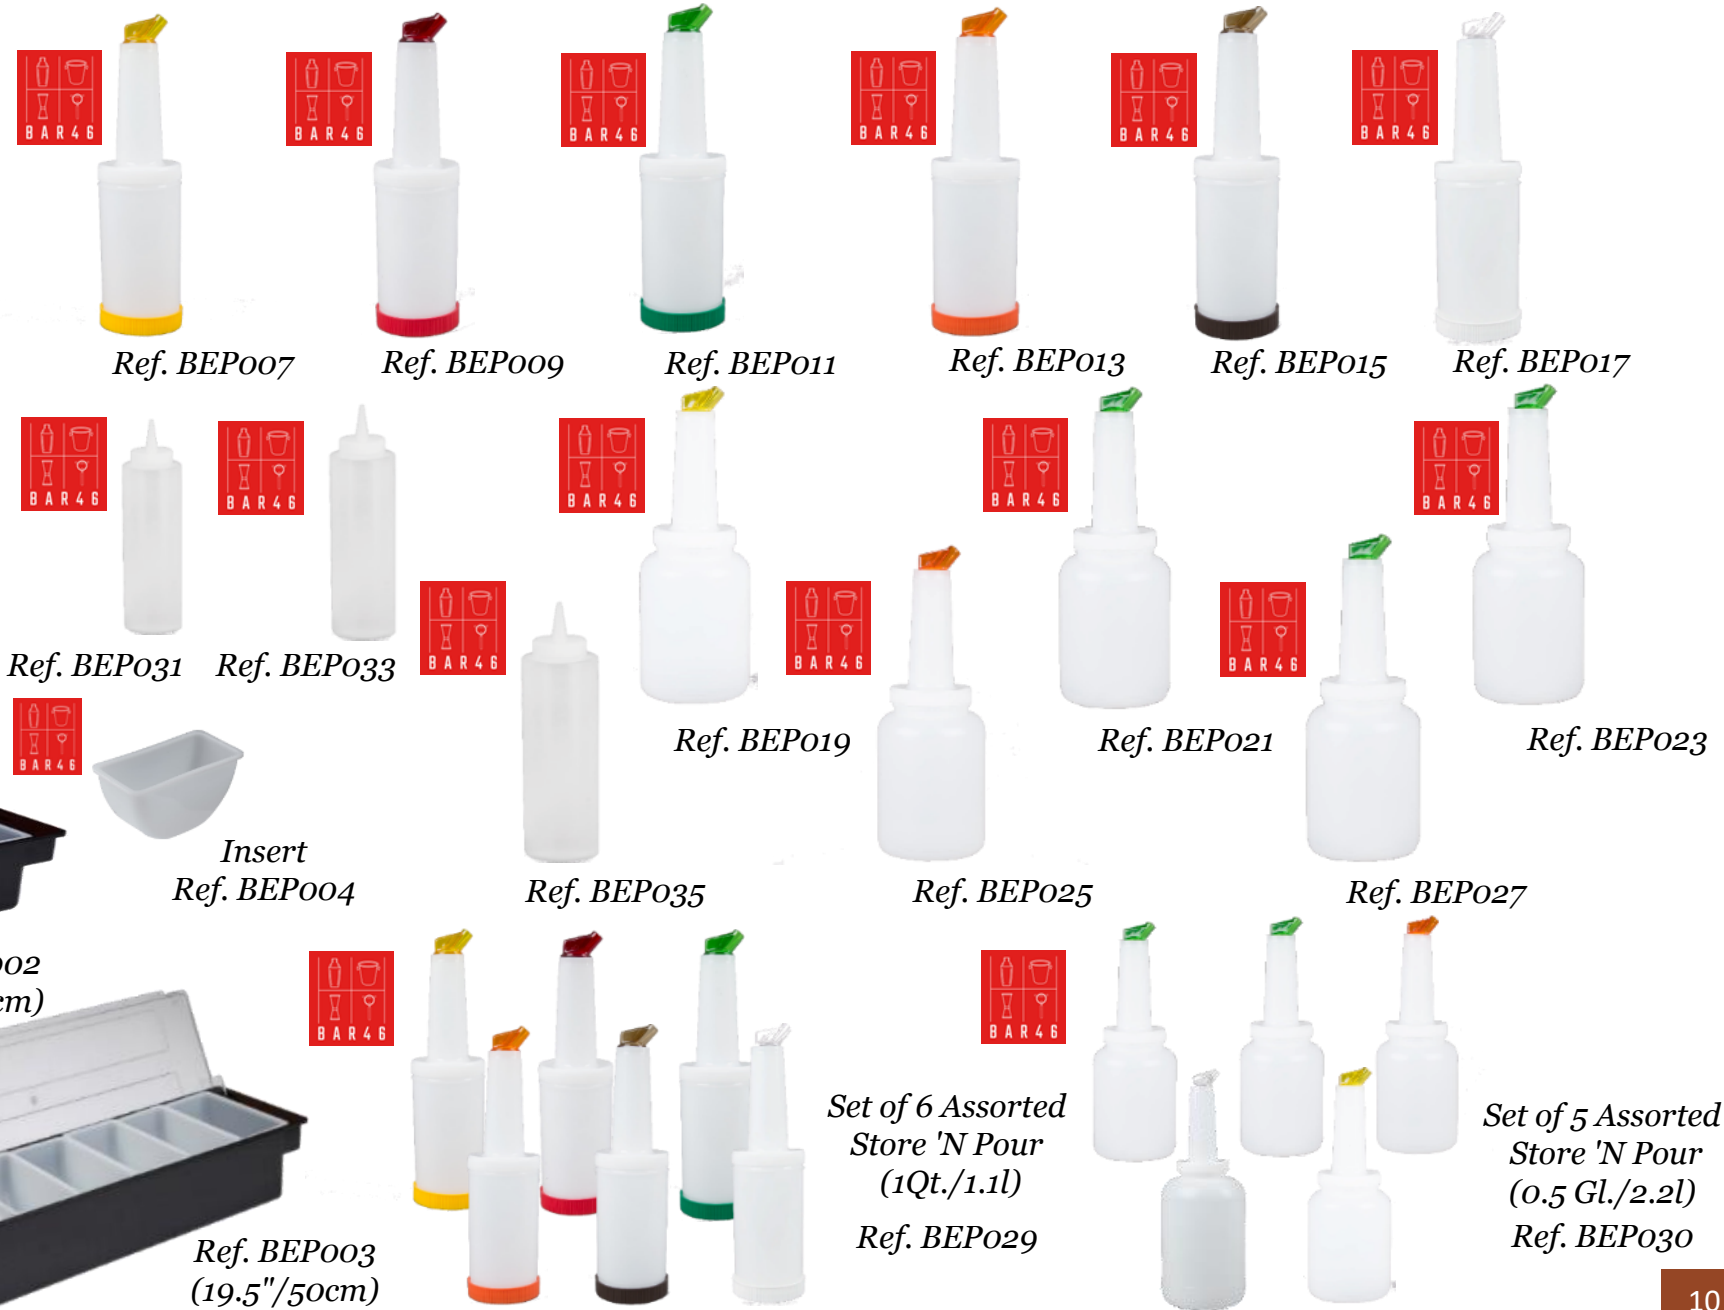

Ref. BEB001

Ref. BEB003

Ref. BEB004

Ref. BEB009

Ref. BEB005

Ref. BEB007

Ref. BEB010

*Atomizer Bottle
With Air Bag
Ref. BEB025*

*Spray Bottle
Ref. BEB023*

*Stainless Steel
Pourer
For Dash Bottle
Ref. BEB015*

*Dropper Bottle
Ref. BEB027*

Store & Pour / Squeeze Bottle

Item Code	Capacity	Color
BEP007	1Qt./1.1l	Yellow Spout and Cap
BEP009	1Qt./1.1l	Red Spout and Cap
BEP011	1Qt./1.1l	Green Spout and Cap
BEP013	1Qt./1.1l	Orange Spout and Cap
BEP015	1Qt./1.1l	Brown Spout and Cap
BEP017	1Qt./1.1l	White Spout and Cap
BEP019	0.5Gl./2.2l	Yellow Spout and Cap
BEP021	0.5Gl./2.2l	Red Spout and Cap
BEP023	0.5Gl./2.2l	Green Spout and Cap
BEP025	0.5Gl./2.2l	Orange Spout and Cap
BEP027	0.5Gl./2.2l	White Spout and Cap
BEP031	8oz/0.23l	White
BEP033	12oz/0.34l	White
BEP035	24oz/0.68l	White

Ref. BEP007

Ref. BEP009

Ref. BEP011

Ref. BEP013

Ref. BEP015

Ref. BEP017

Ref. BEP031

Ref. BEP033