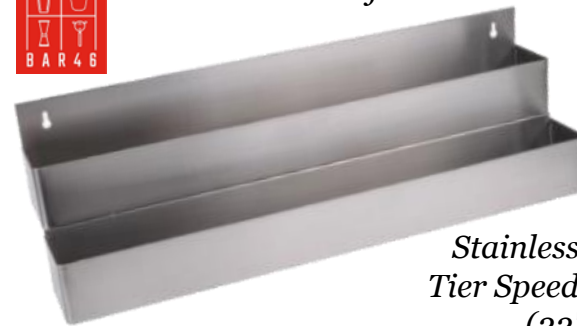

Coffee Tamper Mat
 Ref. BET031

Stainless Steel Single Tier Speed Rail 6 bottles
 (22"/56cm)
 Ref. BET001

Stainless Steel Single Tier Speed Rail 8 bottles
 (33"/85cm)
 Ref. BET003

Stainless Steel Double Tier Speed Rail 12 bottles
 (22"/56cm)
 Ref. BET005