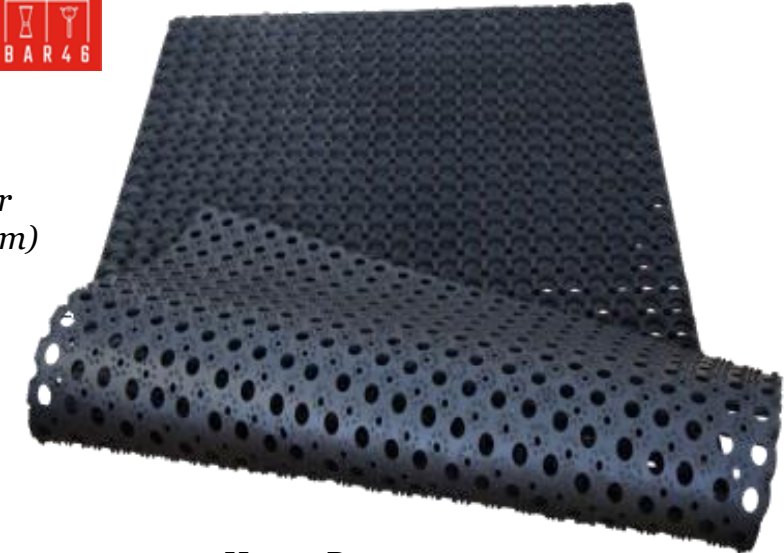

Ref. BET045

*Black Shaker Mat
(12"x6"/30cmx15cm)
Ref. BMS001*

*Black Cocktail Bar Mat
(3.1/2"x24"/9cm x 60cm)
Ref. BMS003*

*Black Service Bar Mat
(12"x18"/30cm x 45cm)
Ref. BMS005*

*Deluxe Shelf Liner
(24"x118"/60cmx3m)
Ref. BMS009*

*Heavy Duty
Black Anti-Fatigue Rubber
Floor Mat with Bevel Edge
(90cmx150cm)
Ref. BMF003*

*Black Interlocking
Bar Mat
(12"x12"/31cm x 31cm)
Ref. BMS007*

*Heavy Duty
Black Interlocking Floor Mat
(90cmx90cm)
Ref. BMF001*