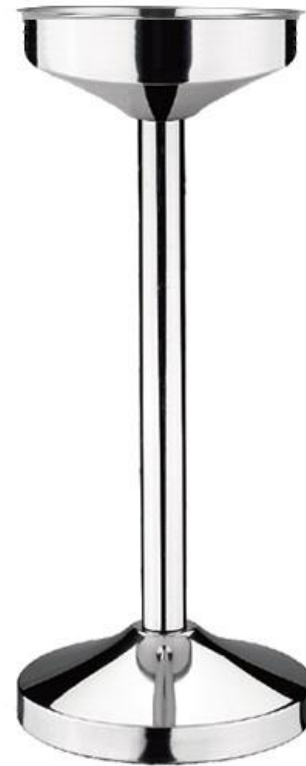

*Café des Arts
Premium
Two Handles
Stainless Steel
Ice Bucket
Ref. BTB018*

*Vendome
Premium
Wine Bucket
with Knobs
Ref. BTB007*

*Concorde
Double Wall
Wine Bucket
with Knobs
Ref. BTB012*

*Montaigne
Premium
Double Wall
Wine Bucket
with Knobs
Ref. BTB006*

*Riviera Stainless Steel Stand
for Wine/Champagne Bucket
H23.5"/59.5cm
Ref. BTBo28*

*Tulip Stainless Steel Stand
for Wine Bucket
H21"/55cm
Ref. BTBo29*

*Foldable Stainless Steel Stand
for Wine/Champagne Bucket
H: 28"/71cm
Ref. BTBo15*