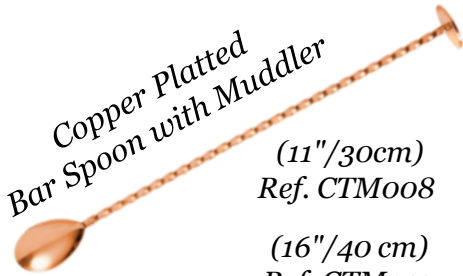

(11"/30cm)
Ref. CTM001

(16"/40 cm)
Ref. CTM004

**Copper Plated
Teardrop Bar Spoon**

(11"/30cm)
Ref. CTM002

(16"/40 cm)
Ref. CTM005

**Gold Plated
Teardrop Bar Spoon**

(11"/30cm)
Ref. CTM003

(16"/40 cm)
Ref. CTM006

**Gunmetal Black Plated
Teardrop Bar Spoon**
(11"/30cm)

Ref. CTM021

**Stainless Steel
Bar Spoon with Muddler**

(11"/30cm)
Ref. CTM007

(16"/40 cm)
Ref. CTM010

**Copper Plated
Bar Spoon with Muddler**

(11"/30cm)
Ref. CTM008